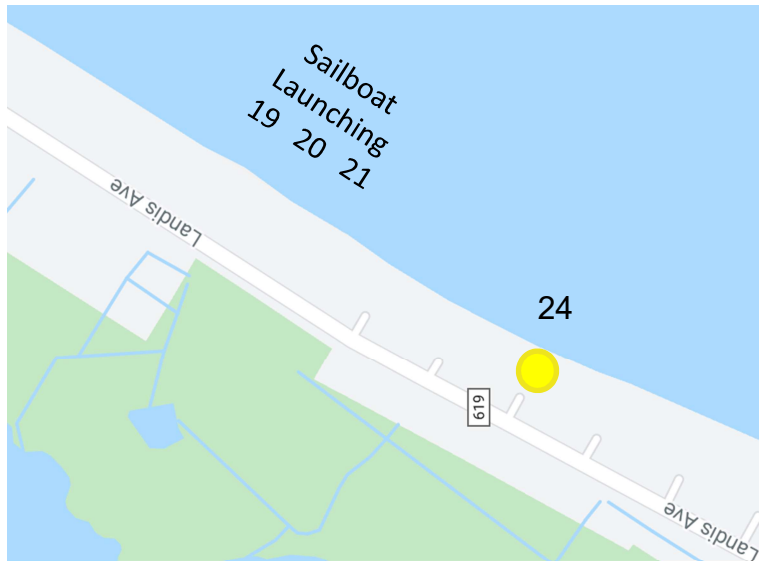

Sea Isle City Beach Patrol 1st zone map

Sea Isle City Beach Patrol 2nd zone map

Sea Isle City Beach Patrol 3rd zone map

Unguarded Beaches

North of 24th st

Unguarded Beaches

South of 93rd st