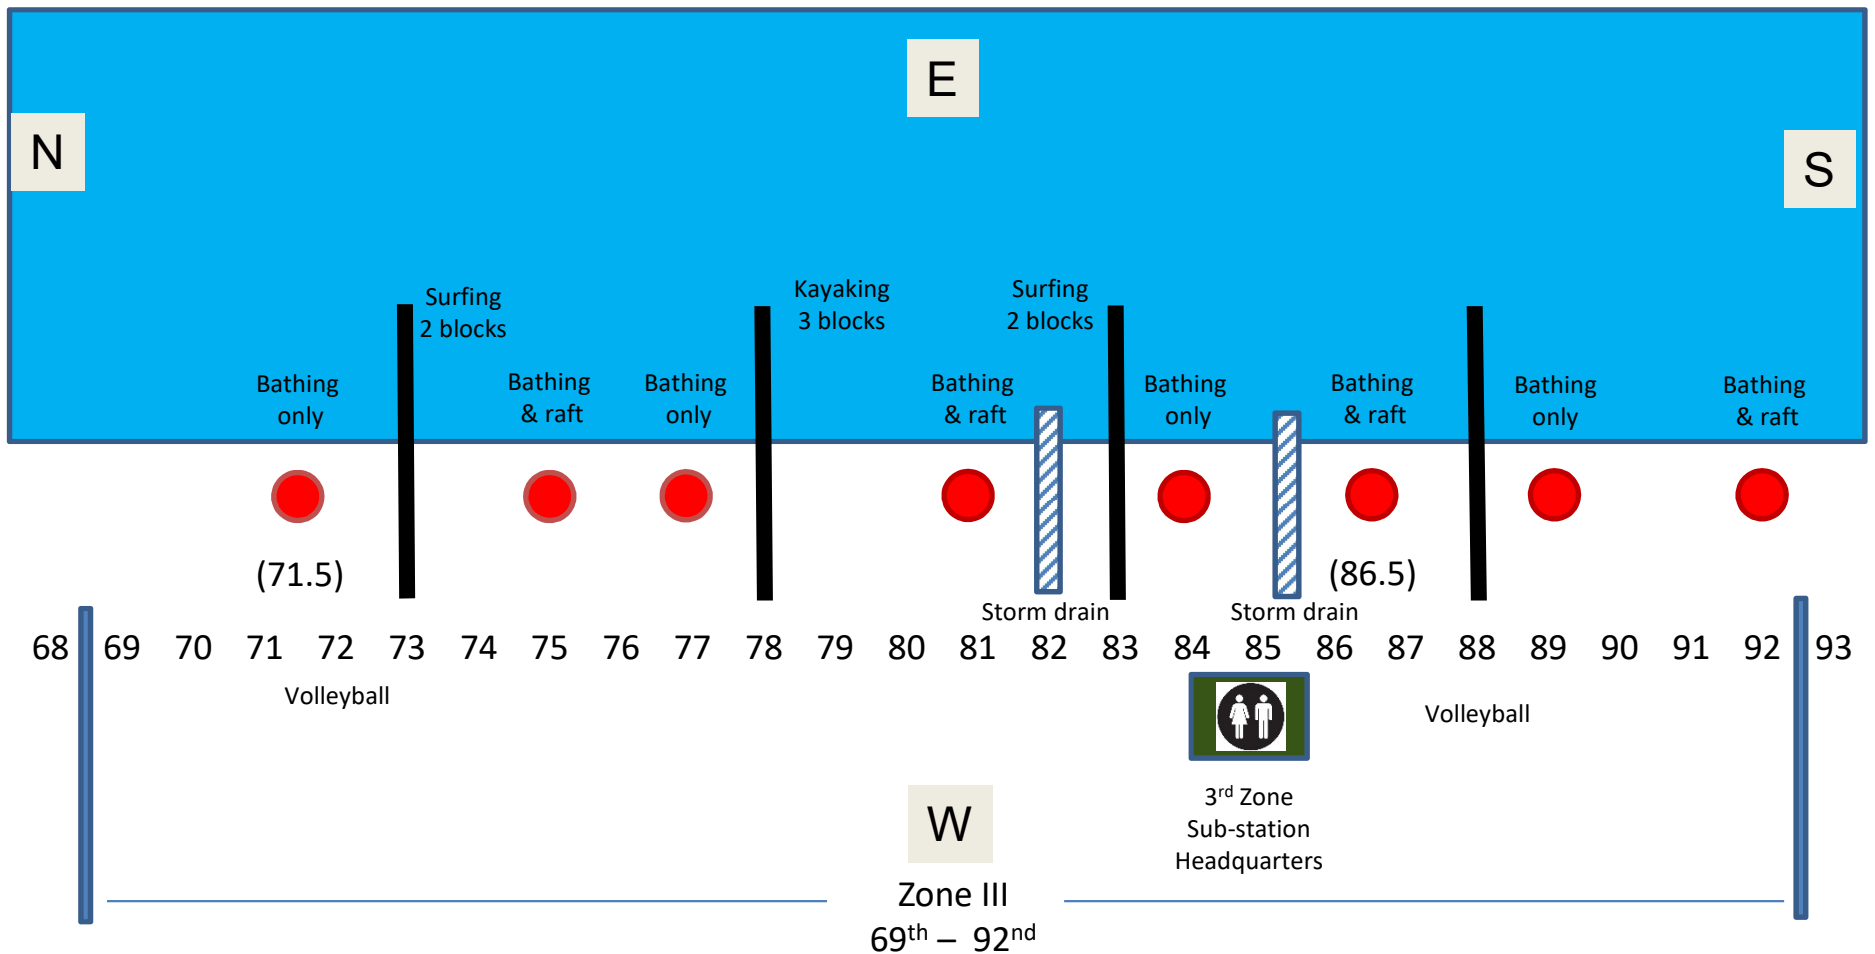

Sea Isle City Beach Patrol 1st zone map

Sea Isle City Beach Patrol 2nd zone map

Sea Isle City Beach Patrol 3rd zone map

Unguarded Beaches

North of 24th st

Unguarded Beaches

South of 93rd st