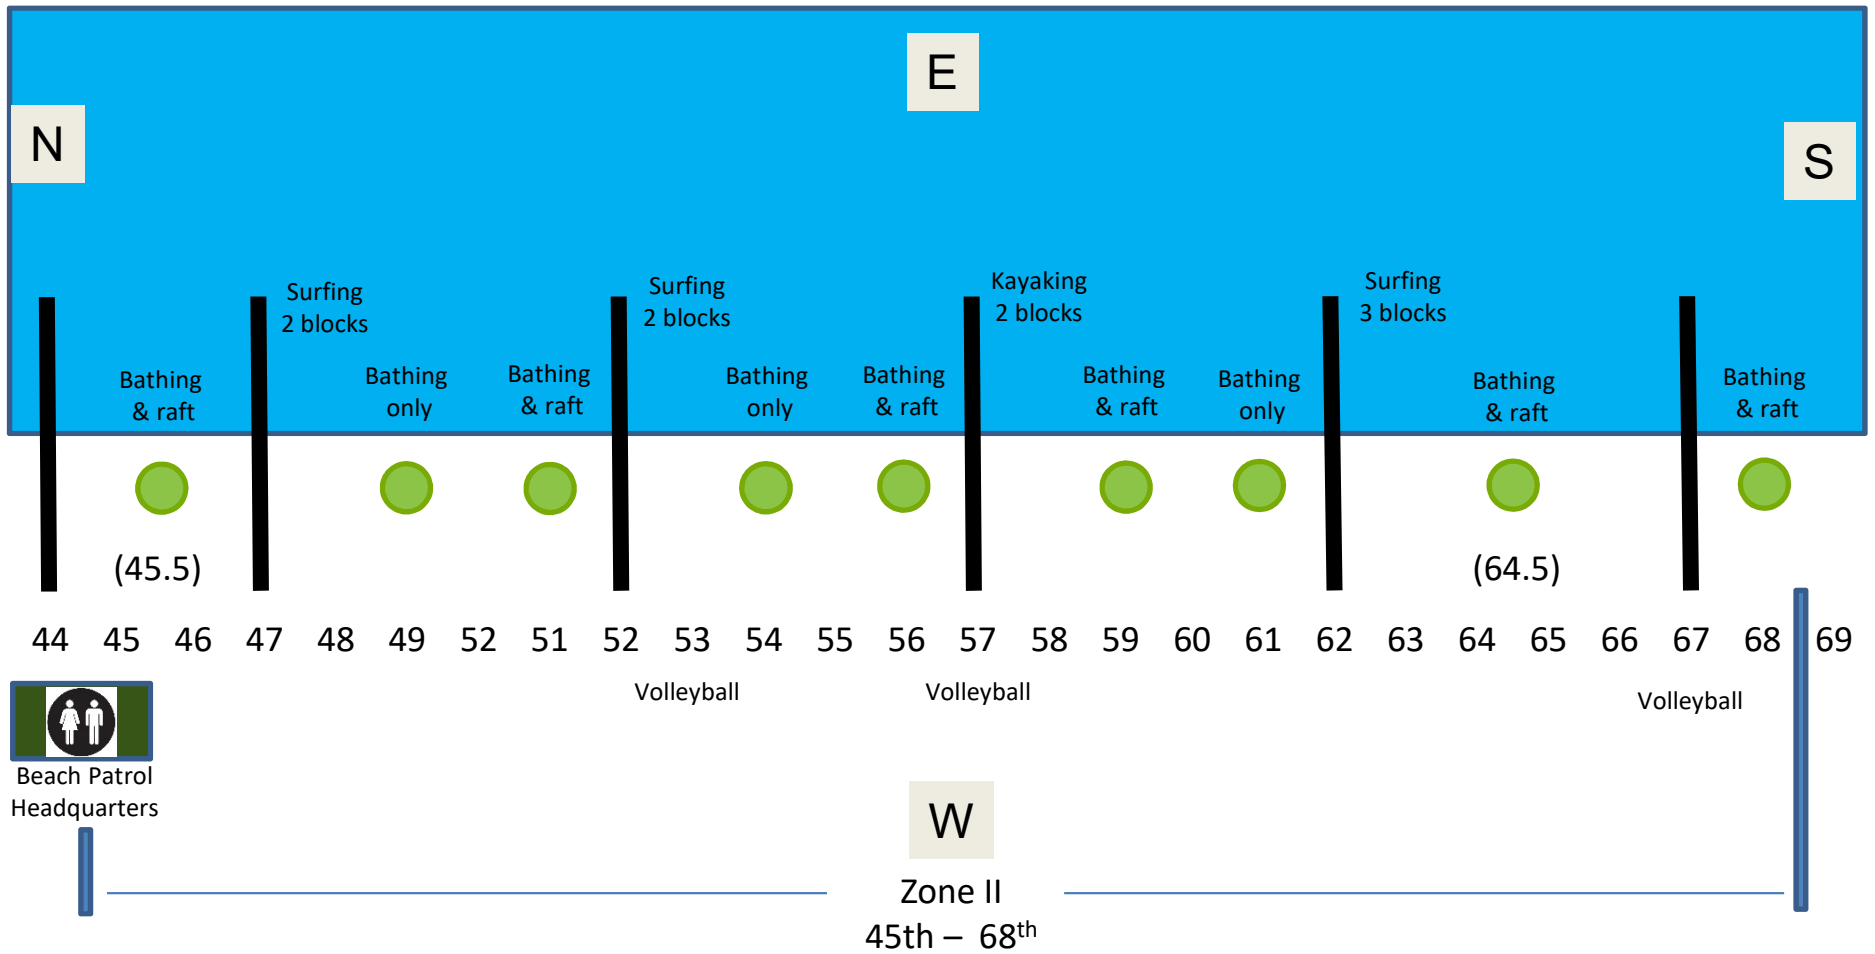

Sea Isle City Beach Patrol 1st zone map

Sea Isle City Beach Patrol 2nd zone map

Sea Isle City Beach Patrol 3rd zone map

Unguarded Beaches

North of 24th st

Unguarded Beaches

South of 93rd st