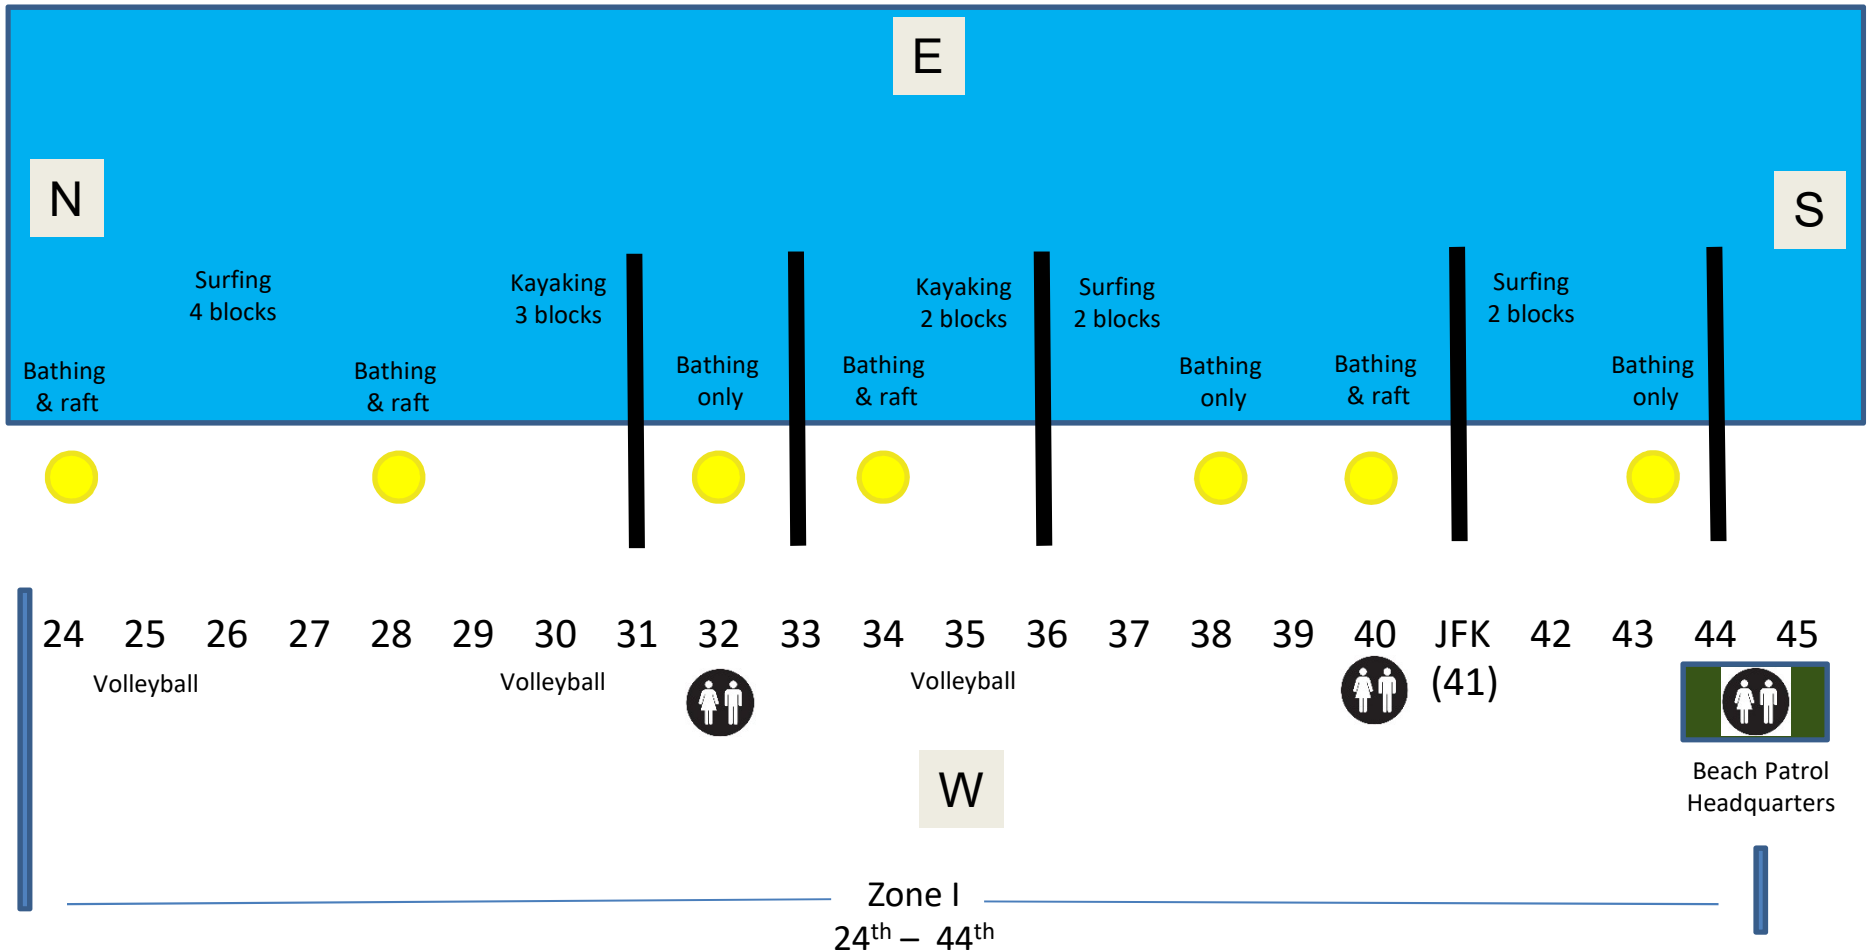

Sea Isle City Beach Patrol 1st zone map

Sea Isle City Beach Patrol 2nd zone map

Sea Isle City Beach Patrol 3rd zone map

Unguarded Beaches

North of 24th st

Unguarded Beaches

South of 93rd st